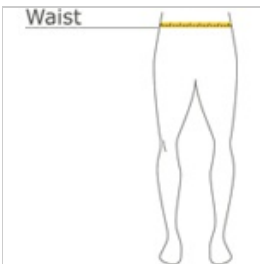

Sport-Tek® PosiCharge® Competitor™ Pocketed Short. ST355P

Our lightweight, unlined short with pockets wicks moisture and locks in colors.

- 3.8-ounce, 100% polyester interlock with PosiCharge technology
- Removable tag for comfort and relabeling
- Elastic waistband
- Continuous loop drawcord
- Side pockets
- 9-inch inseam

front

back

HOW TO MEASURE

WAIST

Measure around the smallest part of the natural waist.

SIZE CHART

| | XS | S | M | L | XL | 2XL | 3XL | 4XL |
|-------|-------|-------|-------|-------|-------|-------|-------|-------|
| Waist | 26-28 | 29-31 | 32-34 | 35-37 | 38-40 | 41-43 | 44-47 | 48-51 |