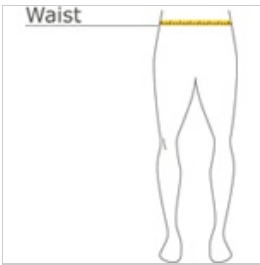

Sport-Tek® Youth PosiCharge® Competitor™ Pocketed Short. YST355P

Our lightweight, unlined short with pockets wicks moisture and locks in colors.

- 3.8-ounce, 100% polyester interlock with PosiCharge technology
- Removable tag for comfort and relabeling
- Elastic waistband
- No drawcord
- Side pockets
- 9-inch inseam

front

back

HOW TO MEASURE

WAIST
Measure around the smallest part of the natural waist.

SIZE CHART

| | XS | S | M | L | XL |
|-------|-------|-------|-------|-------|-------|
| Size | 4 | 6/8 | 10/12 | 14/16 | 18/20 |
| Waist | 24-25 | 25-26 | 26-27 | 27-28 | 28-31 |