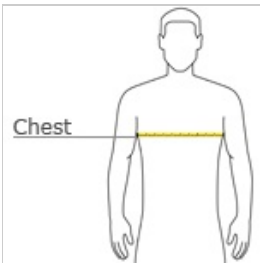

Youth Heavy Blend™ Hooded Sweatshirt. 18500B

- 8-ounce, 50/50 cotton/poly
- Double-needle stitching at waistband and cuffs
- Double-lined hood
- No drawcord at hood
- 1x1 rib knit cuffs and waistband with spandex
- Front pouch pocket

front

back

HOW TO MEASURE

CHEST WIDTH
Measure under the arm and around the fullest part of the chest with arms down, keeping tape horizontal.

SIZE CHART

| | XS | S | M | L | XL |
|-------|-------|-------|-------|-------|-------|
| Size | 2-4 | 6-8 | 10-12 | 14-16 | 18-20 |
| Chest | 30-32 | 32-34 | 34-36 | 36-38 | 38-40 |