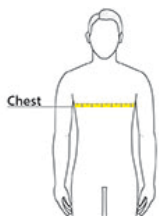

Sketches

front

back

SPEC SHEET + MEASUREMENTS

BELLA+CANVAS.

BELLA+CANVAS® Unisex Heather CVC Short Sleeve Tee. BC3001CVC

PRODUCT MEASUREMENTS

	XS	S	M	L	XL	2XL	3XL	4XL	5XL
Body Length at Back	27	28	29	30	31	32	33	34	35
Chest Width	16 1/2	18	20	22	24	26	28	30	32

Body Length at Back: Measured from high point shoulder to finished hem at back.

Chest Width: Measured across the chest one inch below armhole when laid flat.

SIZE CHARTS

	XS	S	M	L	XL	2XL	3XL	4XL	5XL
Chest	31-34	34-37	38-41	42-45	46-49	50-53	54-57	58-61	62-65

HOW TO MEASURE

CHEST WIDTH

Measure under the arm and around the fullest part of the chest with arms down, keeping tape horizontal.

SPEC SHEET + MEASUREMENTS

BELLA+CANVAS.

BELLA+CANVAS® Unisex Heather CVC Short Sleeve Tee. BC3001CVC